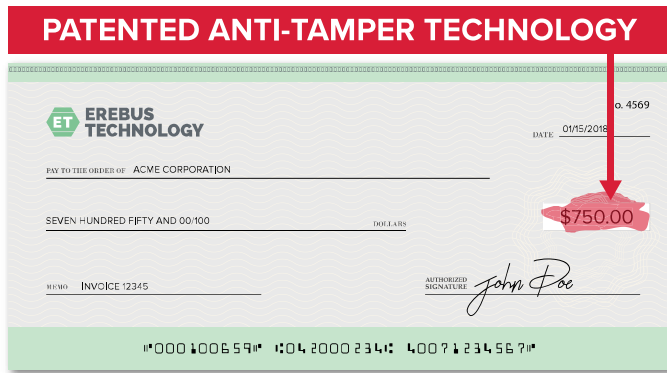

1. Page yield based on 5% continuous print coverage 2. Coverage limited in some areas 3. This does not guarantee a technician will arrive within 4 hours 4. This does not guarantee a technician will arrive within 9 hours

Included with Every TROY MICR Printer. The World's Most Fraud Resistant MICR Toner.™

We always start with an original, brand new, HP toner cartridge. We then upgrade the standard toner with TROY MICR Toner Secure, which is The World's Most Fraud Resistant MICR Toner. Starting with an original HP cartridge is vital to the **security, quality, and reliability** that our customers depend on.

Did you know we also offer...